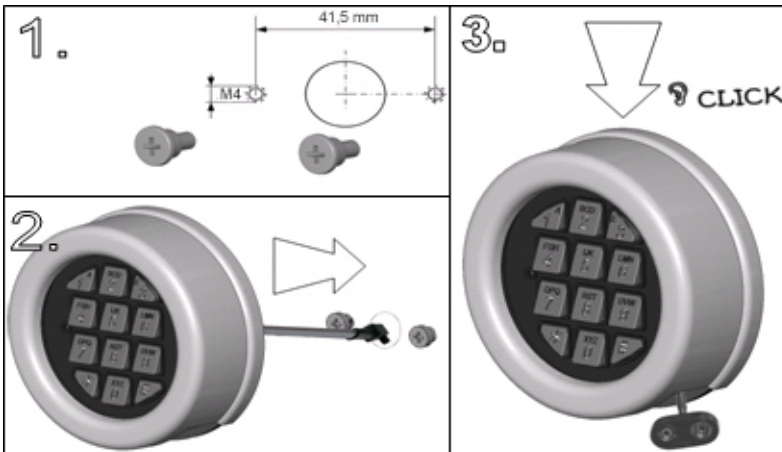

AL2010 / AL2020

AL2030

1 IMPORTANT INSTRUCTIONS

- **Before mounting the entry unit, please read the instructions carefully.**
- **Exclusively use supplied screws for mounting the entry unit.**
- **This mounting instruction is part of VdS certification and has to be followed up precisely.**
- At the time of delivery, the lock is set to the standard Manager Code of 1 2 3 4 5 6. Change this code immediately to your own choice of Manager Code. Do not use personal or other simple data which can easily be found out for your Manager Code.
- Please keep the code always carefully and protect it against improper use by unauthorized persons.

2 CHARACTERISTICS

AL2010 Metal housing chrome, with integrated battery compartment

AL2020 ABS housing chrome, with integrated battery compartment

AL2030 ABS housing black, with integrated battery compartment

Every key of the "soft touch"-keypad is angled so the lettering of the key is readable even if looking from above. The integrated battery compartment in the bottom of the Alpha entry unit opens by moving a slider. Cable length is approximately 30 cm.

3 DIMENSIONS

The diameter of the cable hole should be minimum 9 mm, maximum 12 mm. The hole must be de-burred well to avoid damage to the cable.

4 MOUNTING INSTRUCTIONS

1. Affix the two mounting adapter screws (M4) hand tied.
2. Route the cable through the cable hole and slide the unit on the mounting adapters. The back of the unit must touch the door surface.
3. Control cable routing, then push the unit down until it snaps on positively.