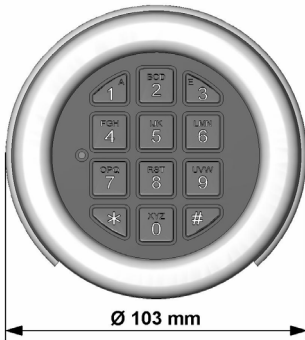

3 DIMENSIONS

The diameter of the cable hole should be minimum 9 mm, maximum 12 mm. The hole must be de-burred well to avoid damage to the cable.