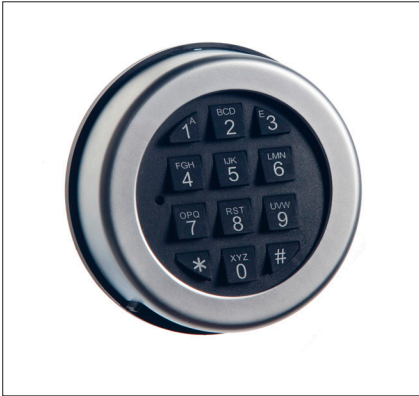

AL2010 / AL2020

AL2030

1 IMPORTANT INSTRUCTIONS

- **Before mounting the entry unit, please read the instructions carefully.**
- **Exclusively use supplied screws for mounting the entry unit.**
- **This mounting instruction is part of VdS certification and has to be followed up precisely.**
- At the time of delivery, the lock is set to the standard Manager Code of 1 2 3 4 5 6. Change this code immediately to your own choice of Manager Code. Do not use personal or other simple data which can easily be found out for your Manager Code.
- Please keep the code always carefully and protect it against improper use by unauthorized persons.

2 CHARACTERISTICS

AL2010 Metal housing chrome, with integrated battery compartment

AL2020 ABS housing chrome, with integrated battery compartment

AL2030 ABS housing black, with integrated battery compartment

Every key of the "soft touch"-keypad is angled so the lettering of the key is readable even if looking from above. The integrated battery compartment in the bottom of the Alpha entry unit opens by moving a slider. Cable length is approximately 30 cm.

The Alpha 1 entry unit can now not be removed!

Connect one battery to the battery clip. Only use new 9V ALKALINE Duracell / Duracell Industrial- or Energizer batteries.

M•LOCKS

M•LOCKS BV

Vlijtstraat 40 • 7005 BN Doetinchem • The Netherlands • www.m-locks.com